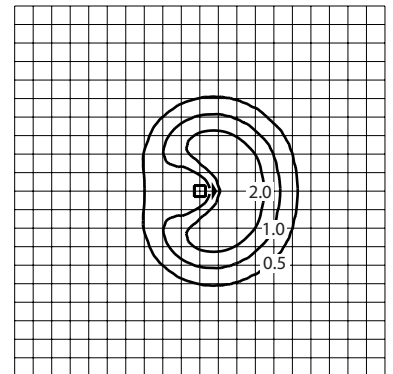

LL-313-42CF-HSS
3200 Initial Lumens
38 in. Mounting Height, 2.0 ft. grid
Value in footcandles