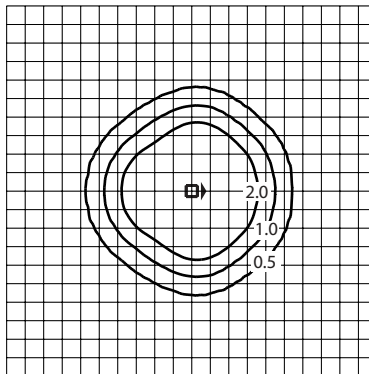

1 Compact fluorescent lamp base options: 26/32W CF-GX24q-3, 42W CF-GX24q-4.
 2 Consult factory for other colors and voltages.

Example: LL-314-42CF-120-BK

Photometric Data

LL-313-100MH
 9000 Initial Lumens
 38 in. Mounting Height, 2.0 ft. grid
 Value in footcandles

LL-313-42CF
 3200 Initial Lumens
 38 in. Mounting Height, 2.0 ft. grid
 Value in footcandles

LL-313-42CF-HSS
 3200 Initial Lumens
 38 in. Mounting Height, 2.0 ft. grid
 Value in footcandles

Luminaire Dimensions

Luminaire	A		B		Weight	
	Inch	mm	Inch	mm	lbs.	kg
LL-313	8.0	203	41.6	1056	37.0	16.7
LL-314	7.9	201	40.7	1035	37.0	16.7
LL-315	8.0	203	41.8	1062	37.0	16.7