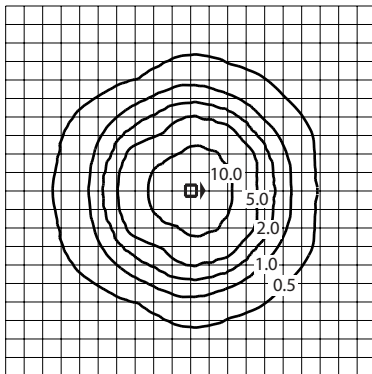

PROJECT
FIXTURE TYPE
CATALOG#

LL-313/314/315

Some luminaires use fluorescent or high intensity discharge (HID) lamps that contain small amounts of mercury. Such lamps are labeled "Contains Mercury" and/or with the symbol "Hg." Lamps that contain mercury must be disposed of in accordance with local requirements. Information regarding lamp recycling and disposal can be found at www.lamprecycle.org

Product Order Guide

Series	Max Watts	Lamp Type	Voltage	Finish²	Options
LL-313/314/315	100 MH	E-17	120	BK Black	F Single Fusing (120/277)
	100 HPS	E-17	208	BZ Bronze	FF Double Fusing (208/240)
	100 INC	A21	240	WH White	GFI GFI Provision
	42 CF	CF¹	277	GR Green	HSS House Side Shield
				NA Natural Alum	EMG Emergency Battery Backup
				GY Gray	
				VR Verde	
				L Limestone	
				S Sandstone	
				CC Custom	

1 Compact fluorescent lamp base options: 26/32W CF-GX24q-3, 42W CF-GX24q-4.
2 Consult factory for other colors and voltages.

Example: LL-314-42CF-120-BK

Photometric Data

LL-313-100MH
9000 Initial Lumens
38 in. Mounting Height, 2.0 ft. grid
Value in footcandles