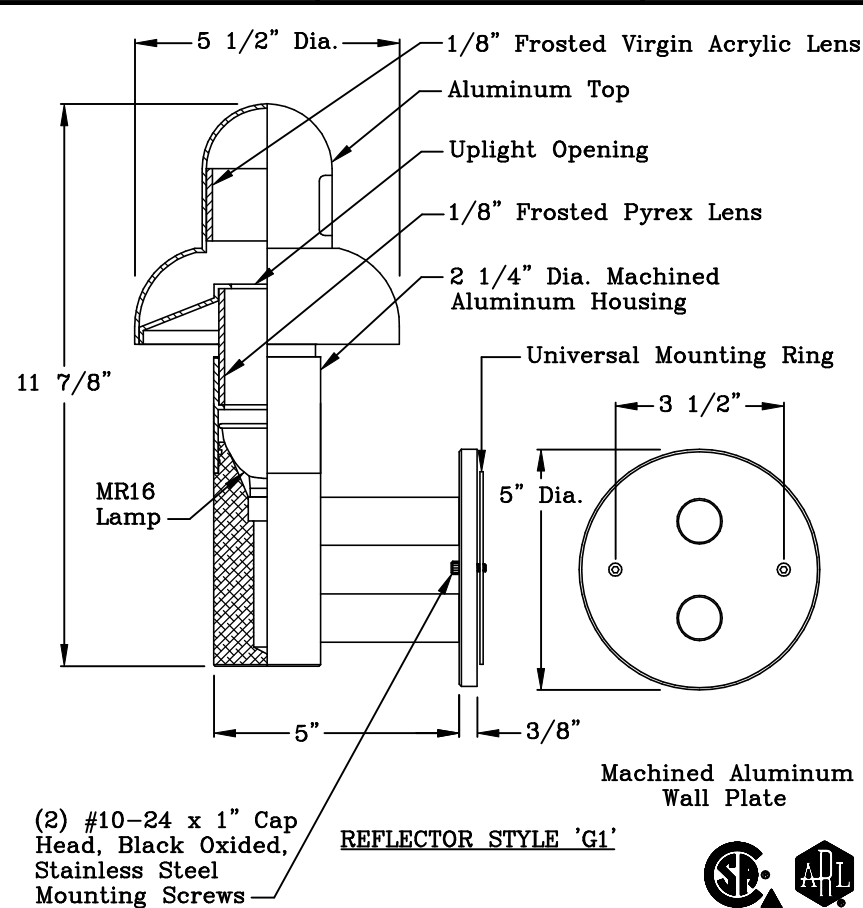

REFLECTOR STYLE 'G1'

CATALOG NUMBER LOGIC

EXAMPLE: AS - 2 - BLW - DA - G1 - G

Series:

Lamp Type:

- 0 - By Others
- 2 - BAB(20W), 40° Flood
- 5 - FMW(35W), 40° Flood
- 17 - EYP(42W), 40° Flood
- 8 - EXN(50W), 40° Flood