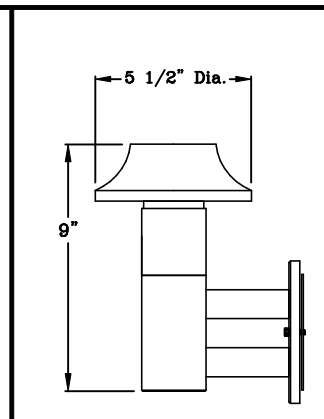

REFLECTOR STYLE 'K'