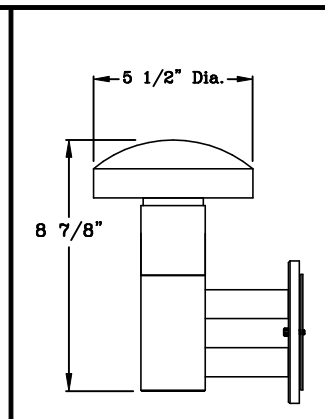

REFLECTOR STYLE 'H'