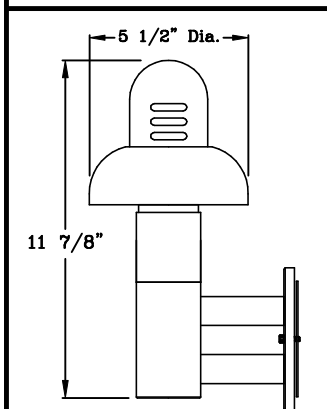

REFLECTOR STYLE 'G2'