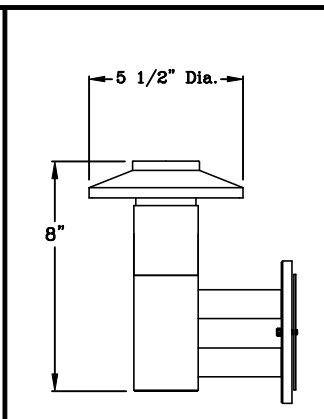

REFLECTOR STYLE 'D'