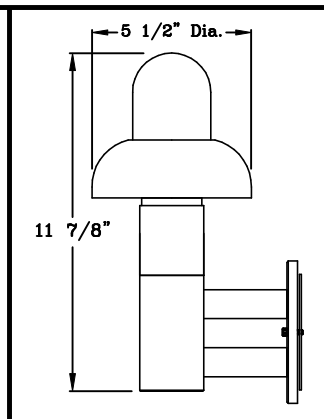

REFLECTOR STYLE 'C'

REFLECTOR STYLE 'D'

REFLECTOR STYLE 'E'

REFLECTOR STYLE 'G'

REFLECTOR STYLE 'H'

REFLECTOR STYLE 'K'

REFLECTOR STYLE 'G1'

REFLECTOR STYLE 'G2'

REFLECTOR STYLE 'G1'

CATALOG NUMBER LOGIC

EXAMPLE: AS - 2 - BLW - DA - G1 - G

Series:

Lamp Type:

- 0 - By Others
- 2 - BAB(20W), 40° Flood
- 5 - FMW(35W), 40° Flood
- 17 - EYP(42W), 40° Flood
- 8 - EXN(50W), 40° Flood