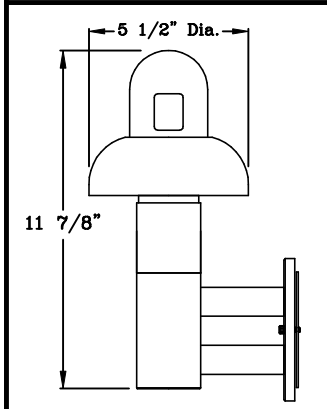

REFLECTOR STYLE 'G1'