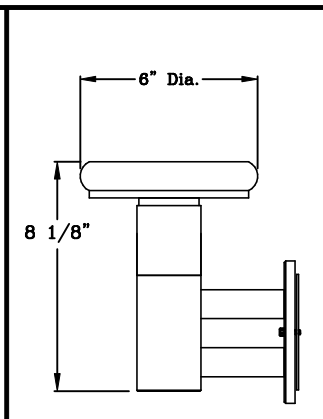

REFLECTOR STYLE 'E'