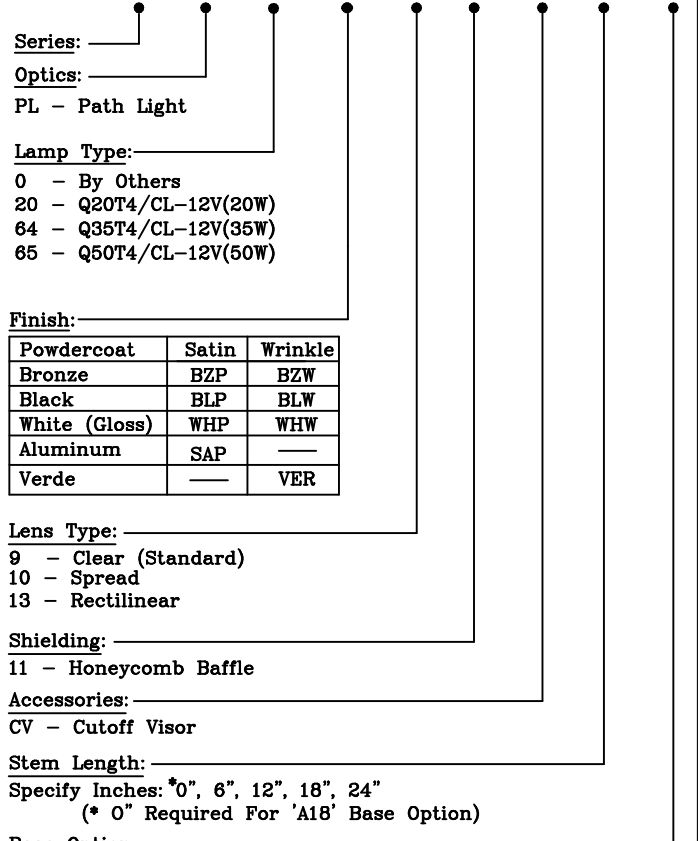

CATALOG NUMBER LOGIC

EXAMPLE: GA - PL - 64 - VER - 9 - 11 - CV - 6" - PP

- Features:**
- All Precision Machined Aluminum Construction.
 - Locking O-Ring Compression Knuckle (THE L.O.C.K.™) Allows Vertical to Horizontal Aiming and Provides Integral, Sealed Wireway.
 - T4 Lamp Holder With 250°C, 18 Ga. Wire Leads
 - Utilizes any T4 Lamp Up To 50 Watts.
 - Gasketed End Caps, Forms Raintight Optical Compartment With Clear, Tempered, Glass Lens, Factory Sealed.
 - Polyester Powdercoat Finishes Standard, (Specify).

For Remote Transformers
 See Sheets TRSS Series, TR Series,
 Power Pipe, Power Pipe II or Power
 Canopy in Accessory Section.