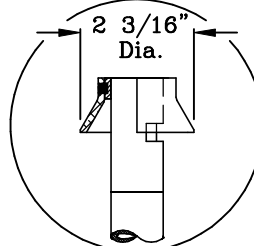

1" Dia. Machined Aluminum Cap

G4 Base Lamp

Tempered Frosted Glass Lens

2 3/16"

3/8" Lens Opening

#8-32 Stainless Steel Set Screw

High Temperature Silicone O-Ring

Glare Shield Option

3"
6"
12"
18"
24"

1 3/8"

Machined Aluminum 'B' Cap

6" 12-2 Low Voltage Cable

Power Pipe 2" SCH.80 PVC Stake

12"

CATALOG NUMBER LOGIC

Example: LT - 19 - BLW - A18 - GS

Mounting Option:

- A18 - Adjustable 18"
- PP3 - Fixed 3" Stem w/12" Power Pipe
- PP6 - Fixed 6" Stem w/12" Power Pipe
- PP12 - Fixed 12" Stem w/12" Power Pipe
- PP18 - Fixed 18" Stem w/12" Power Pipe
- PP24 - Fixed 24" Stem w/12" Power Pipe

1" Dia. Machined Aluminum Stem

18"

Delrin Bushing W/(3) #10-32 Stainless Steel Set Screws in Machined Aluminum Housing

Weather-Tight Cable Connector with 24" 12Ga. 2 Wire Low Voltage Cable

18"

2" SCH.80 PVC Stake