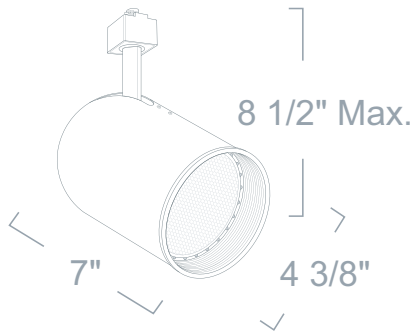

LT839 - ROUND BACK CYLINDER 30 LINE VOLTAGE TRACK FIXTURES

PROJECT INFORMATION

Type :

Project :

Catalog # :

Accommodates LP303 Accessory Holder, for use with L8 Series Lenses and LP333 Louver.

FEATURE(S):

SPECIFICATION

120V 75W PAR30 MED E26

Application: For that studio/theatrical look, these fixtures are a perfect fit. These classic designs are traditionally styled favorites of line voltage lighting. The built-in baffle design provides excellent cut-off and light control as well as an aesthetic feel to the environment.

Fully enclosed lamp enclosure and regressed lamp position help capture all stray light and direct it towards desired subject. The baffled opening ensures minimal glare from lamp for maximum visual comfort. Front loading designs and integral tightening knobs allow for quick and easy lamp replacement without the need to reset head position. Made of high quality formed aluminum, they are dependable for residential and light commercial applications, for worry free operation for years to come.

Aiming Mechanism: Internal mechanism to rigidly maintain aiming angle.

Socket: Standard porcelain medium screw base socket with high temperature leads.

Adjustability Lamp can be tilted 90° degrees vertically and rotated 358° degrees horizontally.