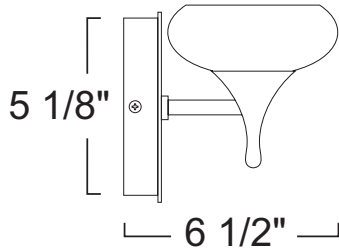

LWM-E336 - OVAL DROP DECORATIVE WALL SCONCES

PROJECT INFORMATION

Type :

Project :

Catalog # :

FEATURE(S):

SPECIFICATION

12V 50W MR16/T4 GX5.3/GY6.35

Application: Add a touch of "Glass" elegance to your design and make an architectural statement. These attractive glass wall mounts create a signature look to any environment.

Hardware: Satin Gray painted formed aluminum canopy and extension arm holds glass shade firmly in place. Fixture mounts to standard electrical boxes. All hardware included in product packaging.

Transformer: Solid state electronic transformer for voltage reduction and noiseless operation. 120V/60Hz input – 12V output. 50 VA max. load. Enclosed in surface mount dome shape metal canopy for monopoint installation. For remote transformer installation a slim profile canopy is available (LPR Series). For dimming, use electronic low voltage rated only dimming controls.