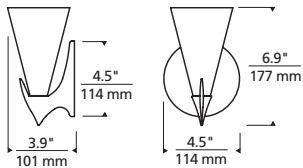

Atlantis with Cone

ADA ADA Compliant

RED
THREE-QUARTER VIEW
Shown approximately 30% actual size.

AMBER

APRICOT

COBALT

GREEN

WHITE

DESCRIPTION

Inverted case glass cone with reflective white interior. Die-cast base. Provides ambient and up-light. Includes transformer and 12 volt, 50 watt halogen bi-pin lamp. Dimmable with standard incandescent dimmer. ADA compliant.